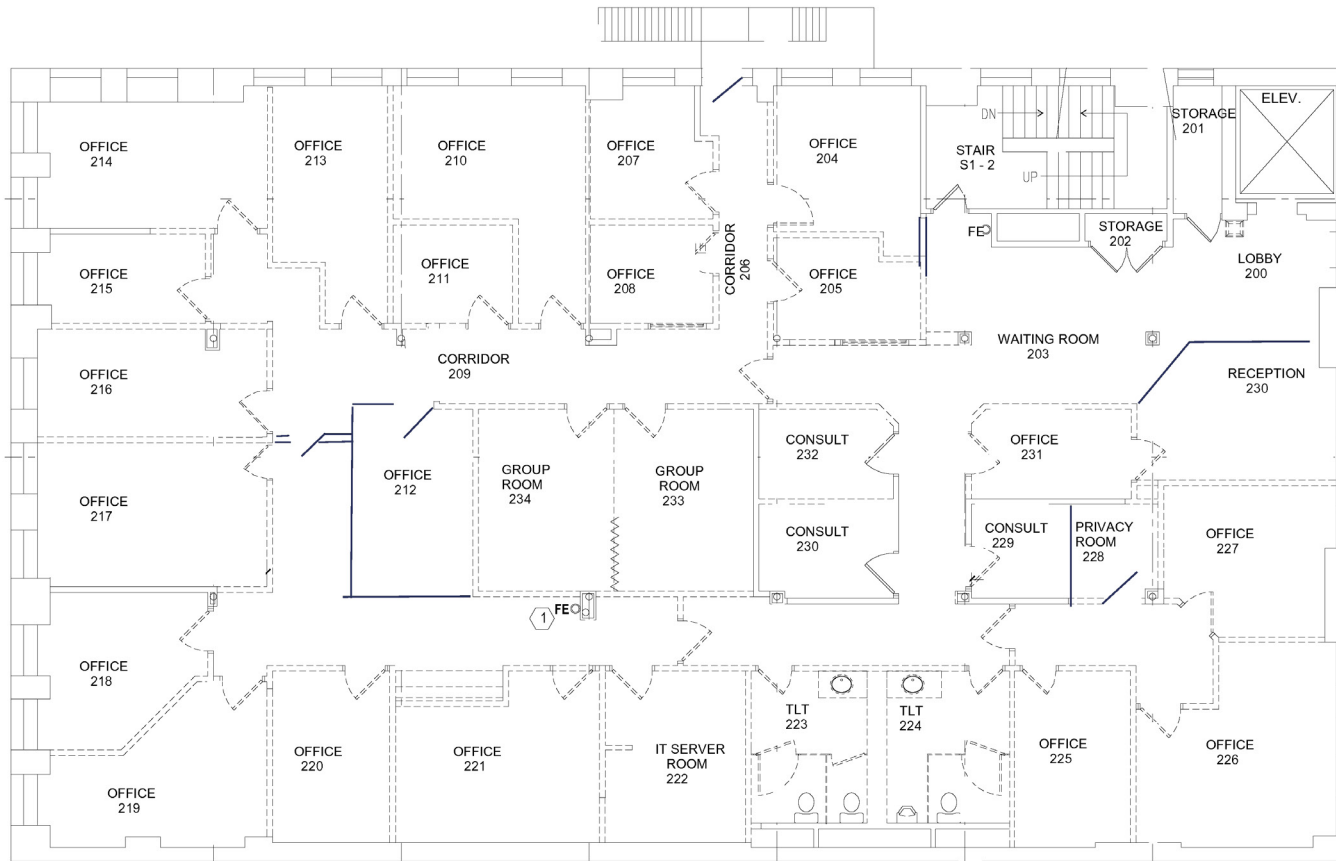

Second Floor