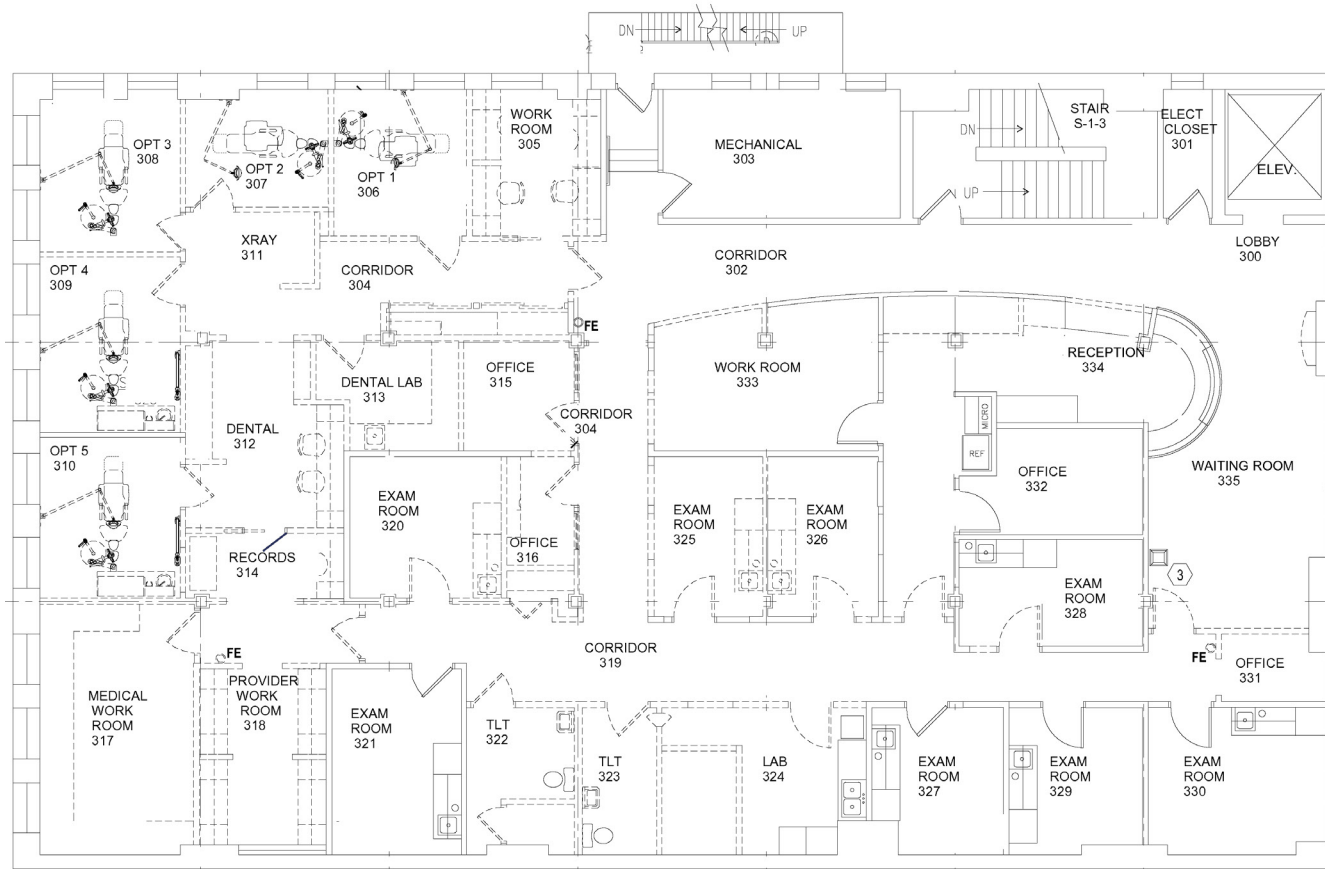

Third Floor