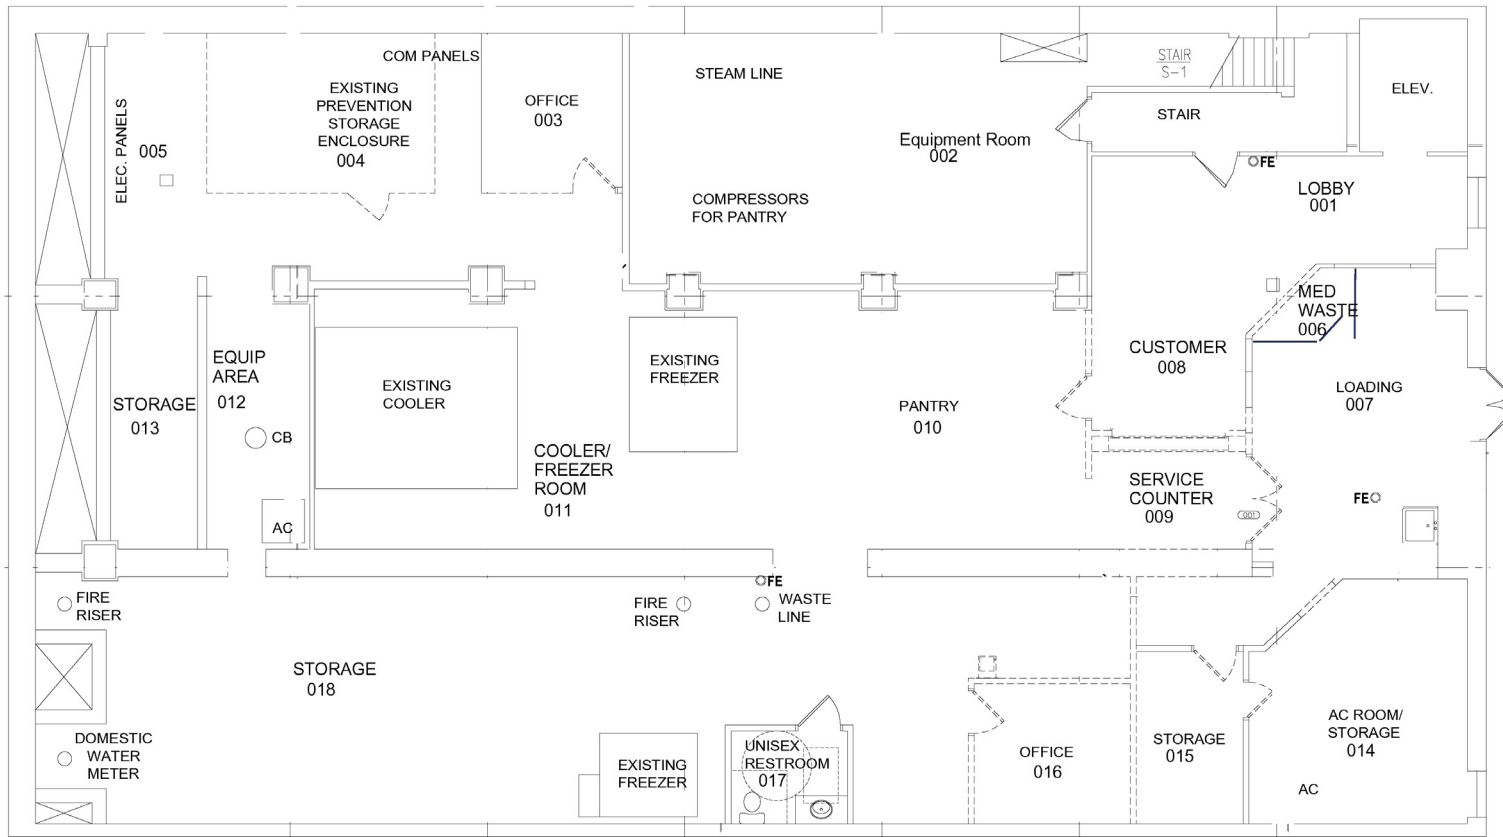

Lower Level