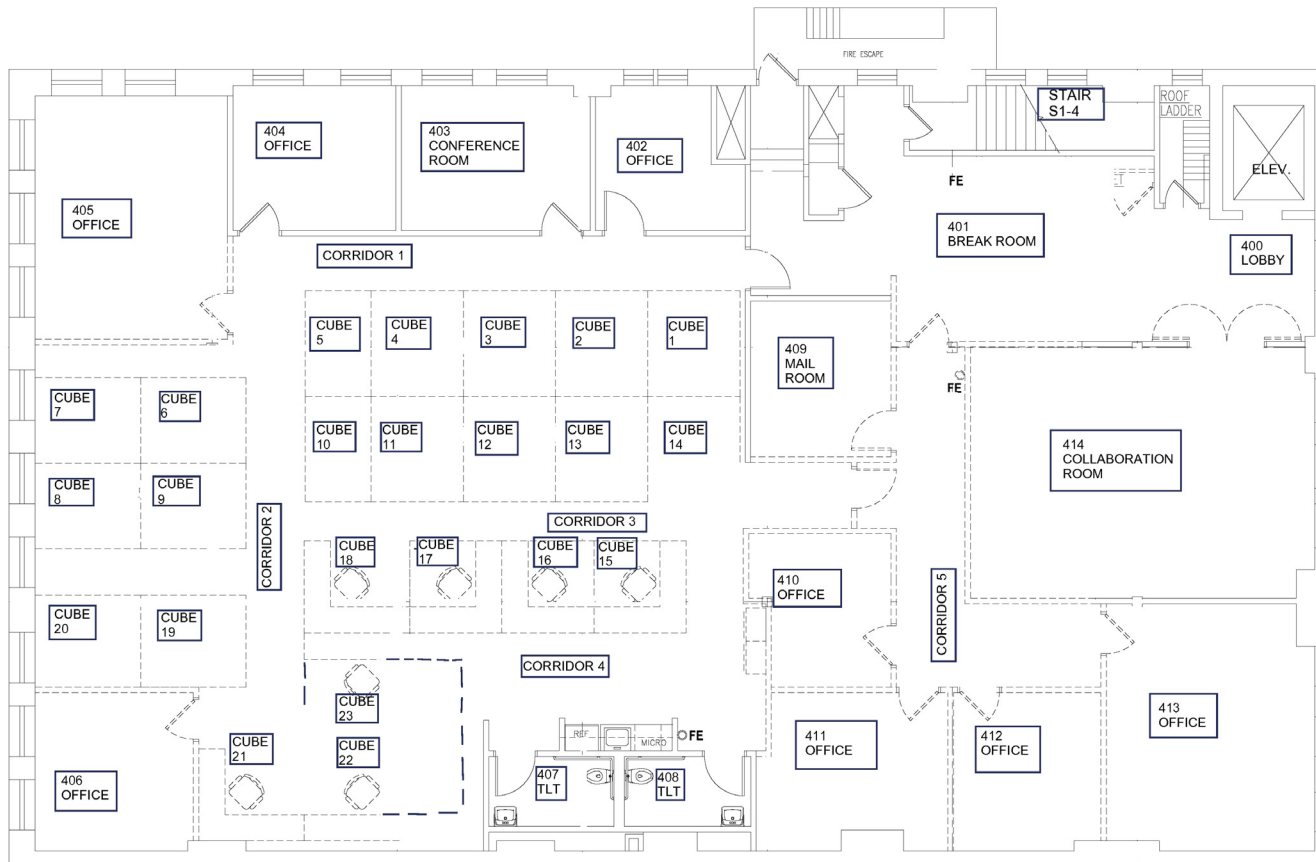

Fourth Floor