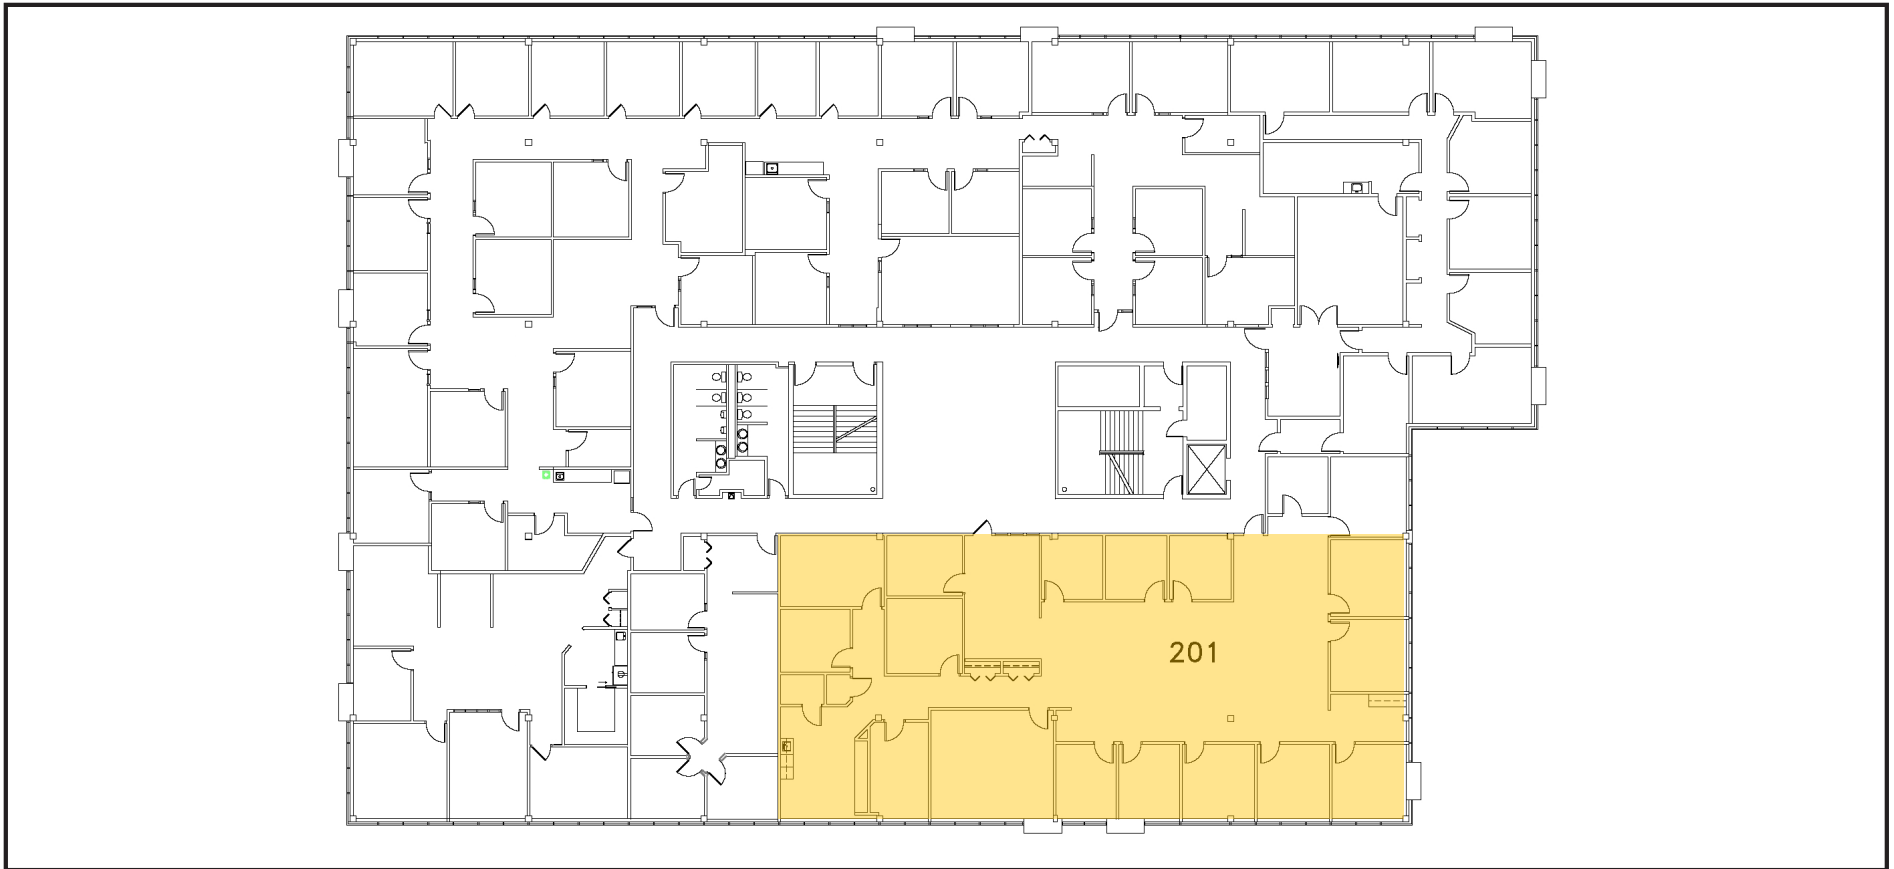

Suite 201
5,508 RSF