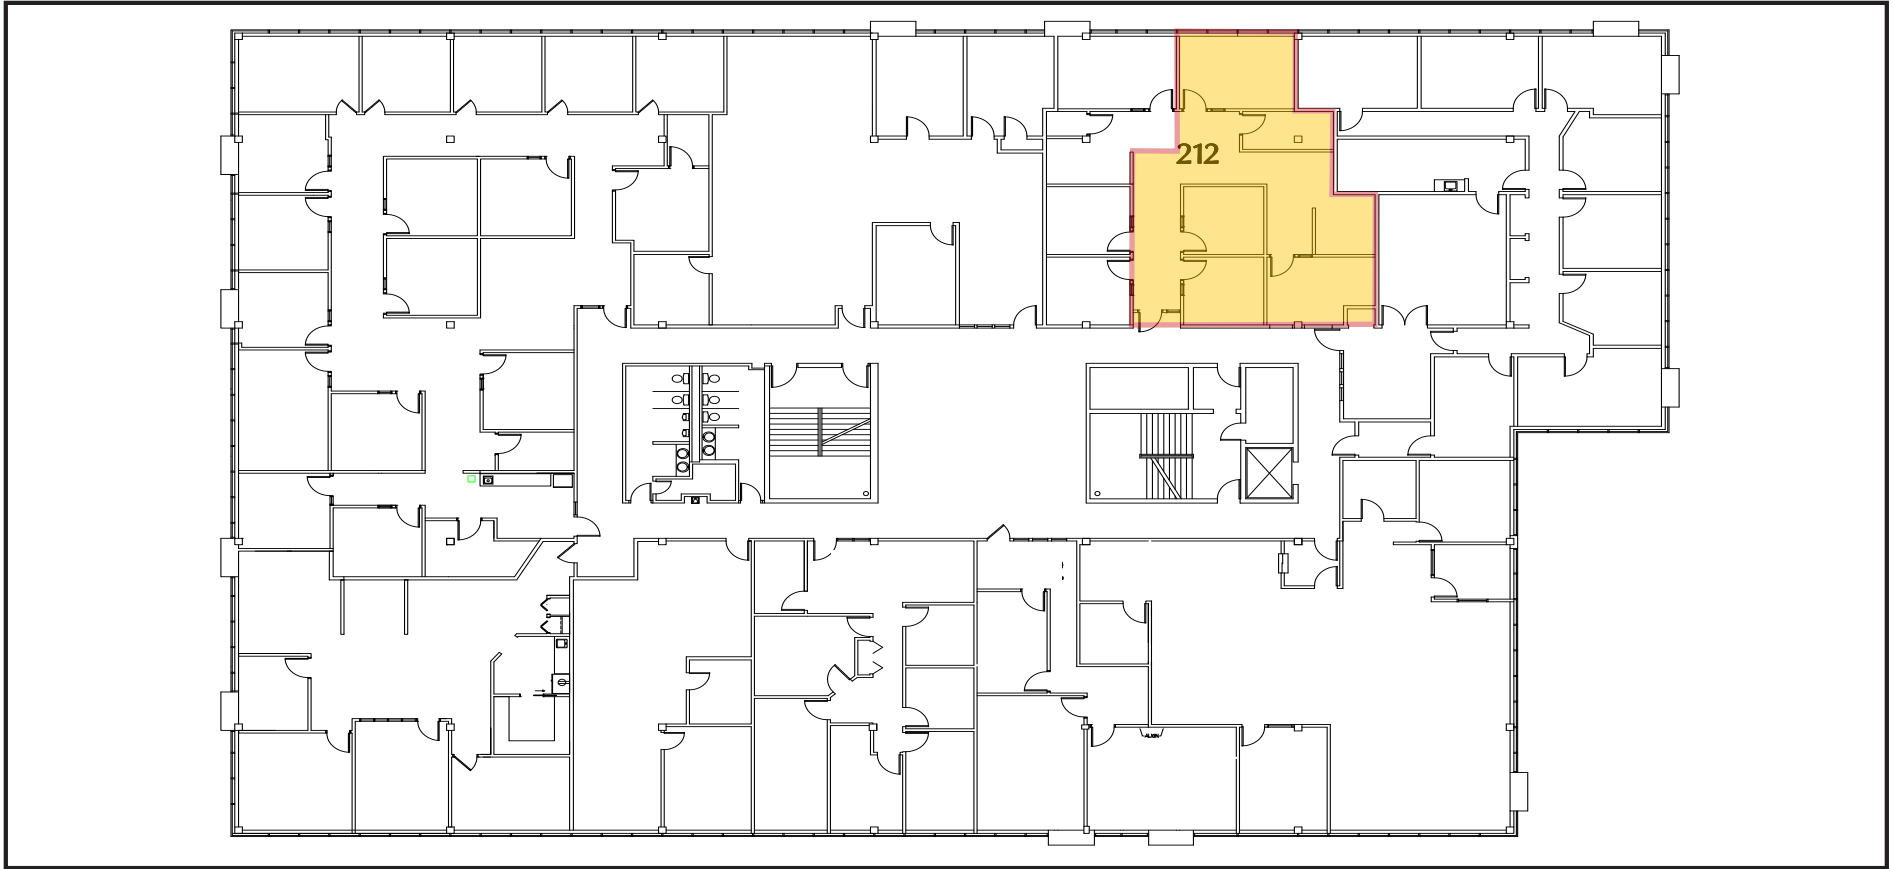

Suite 212
1,487 RSF