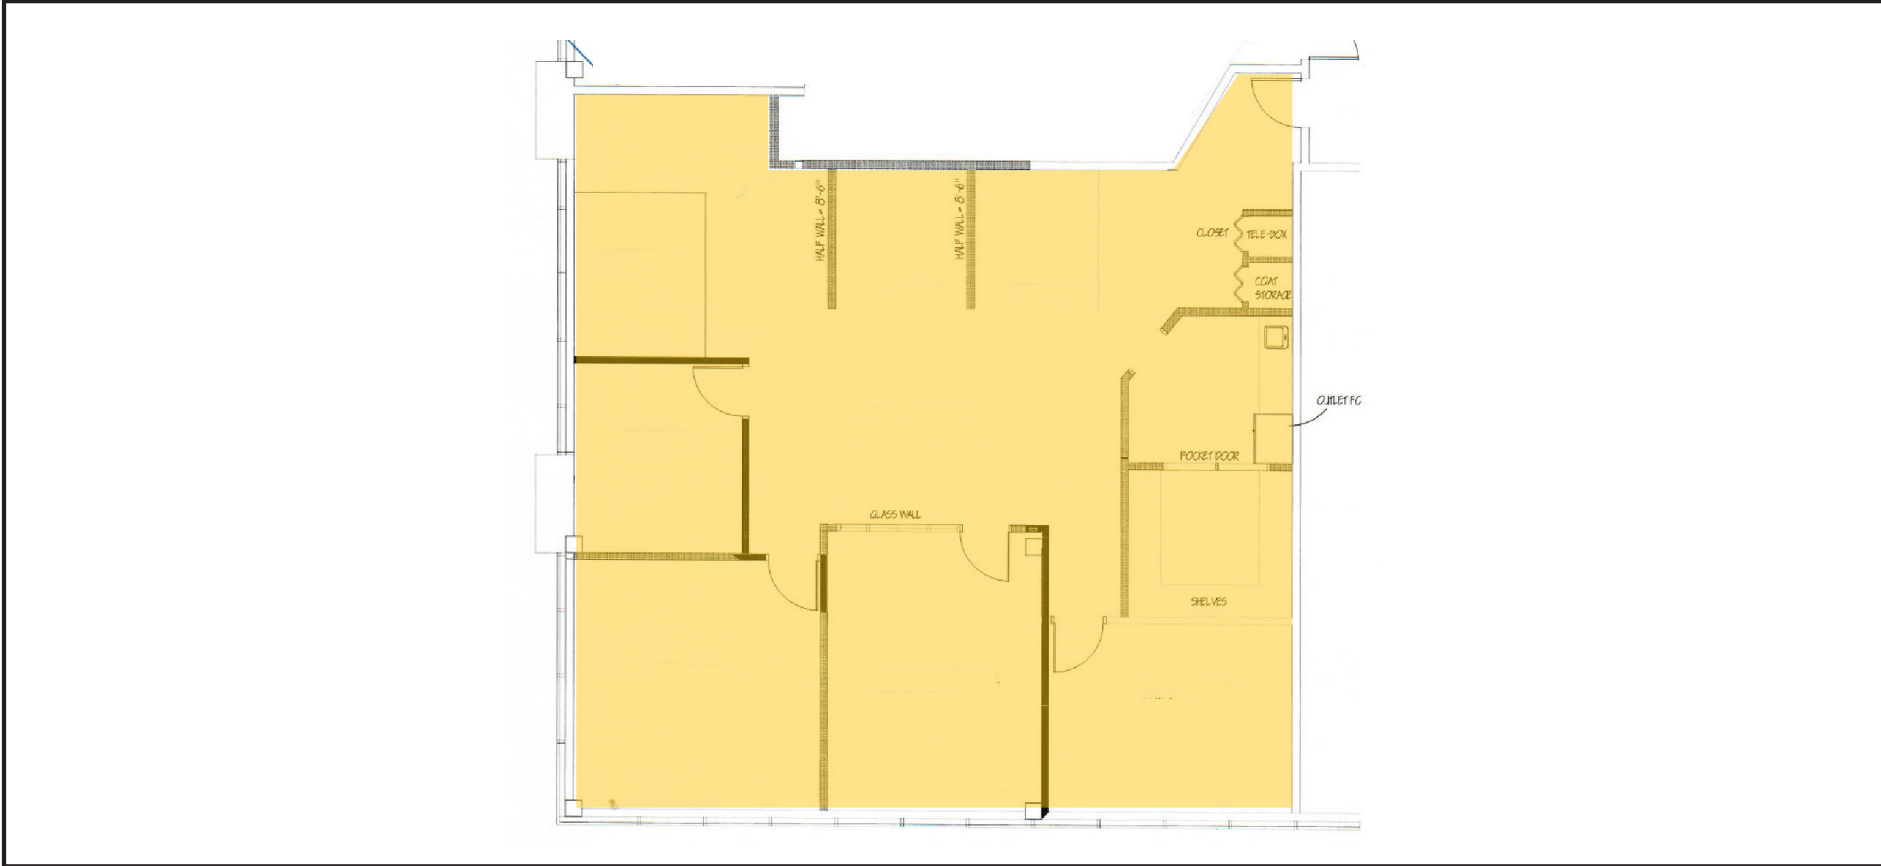

Suite 205
2,113 RSF