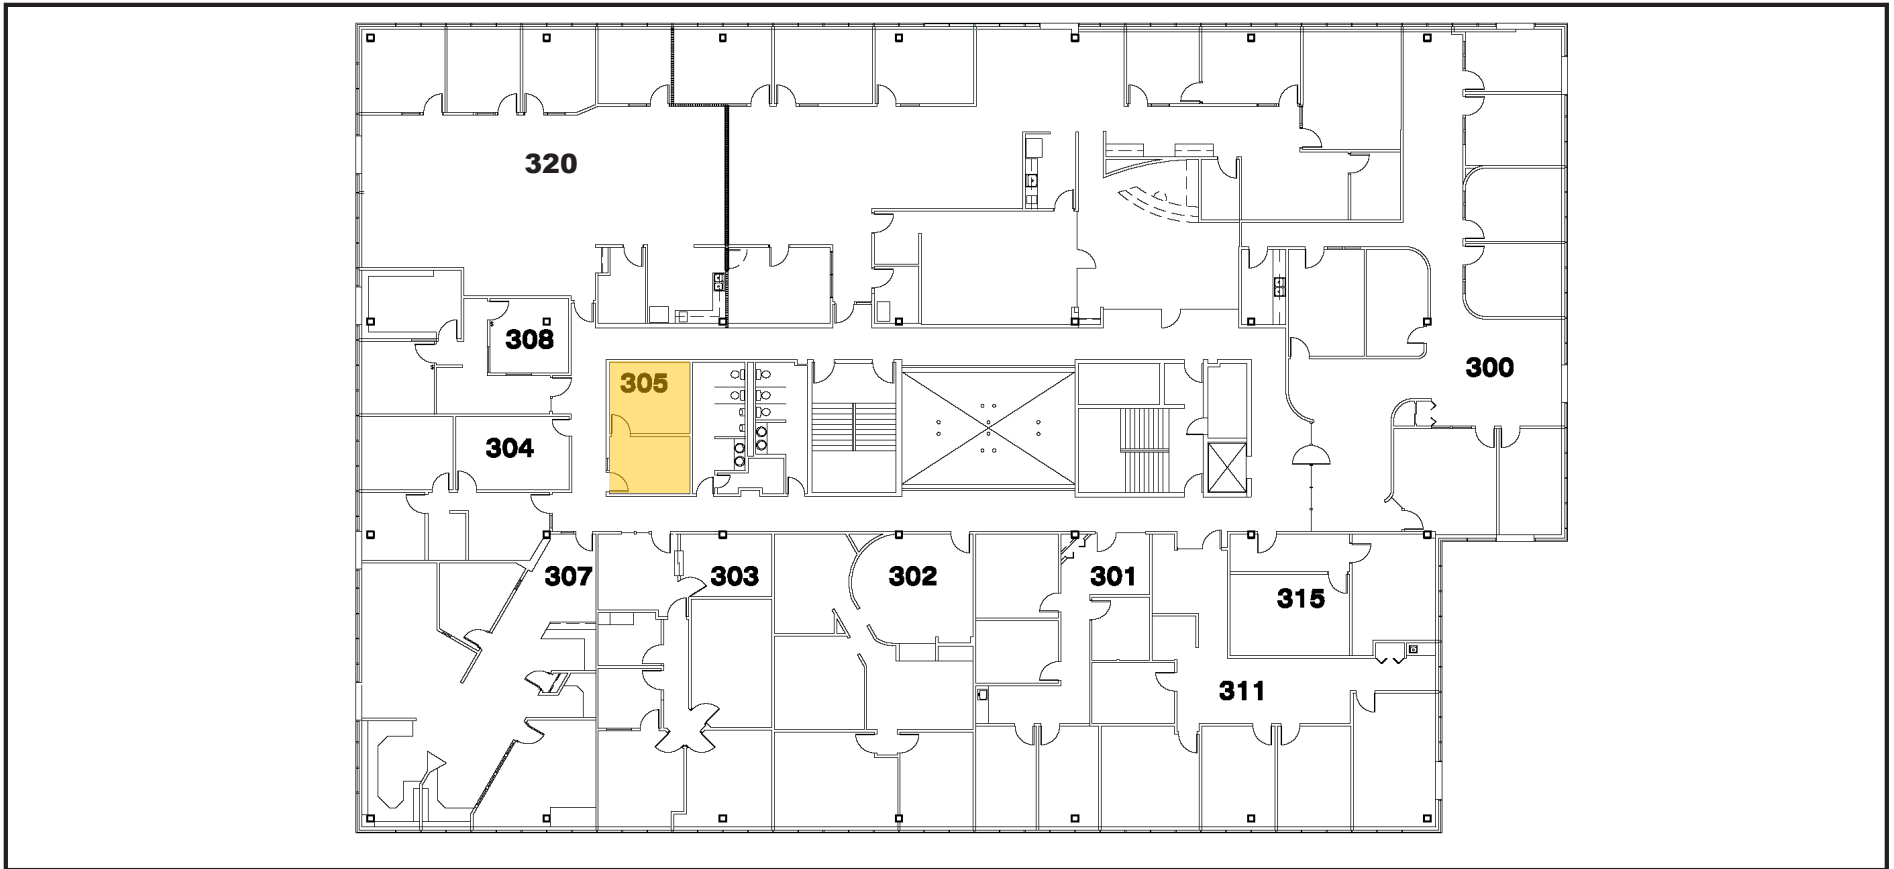

Suite 305
299 RSF